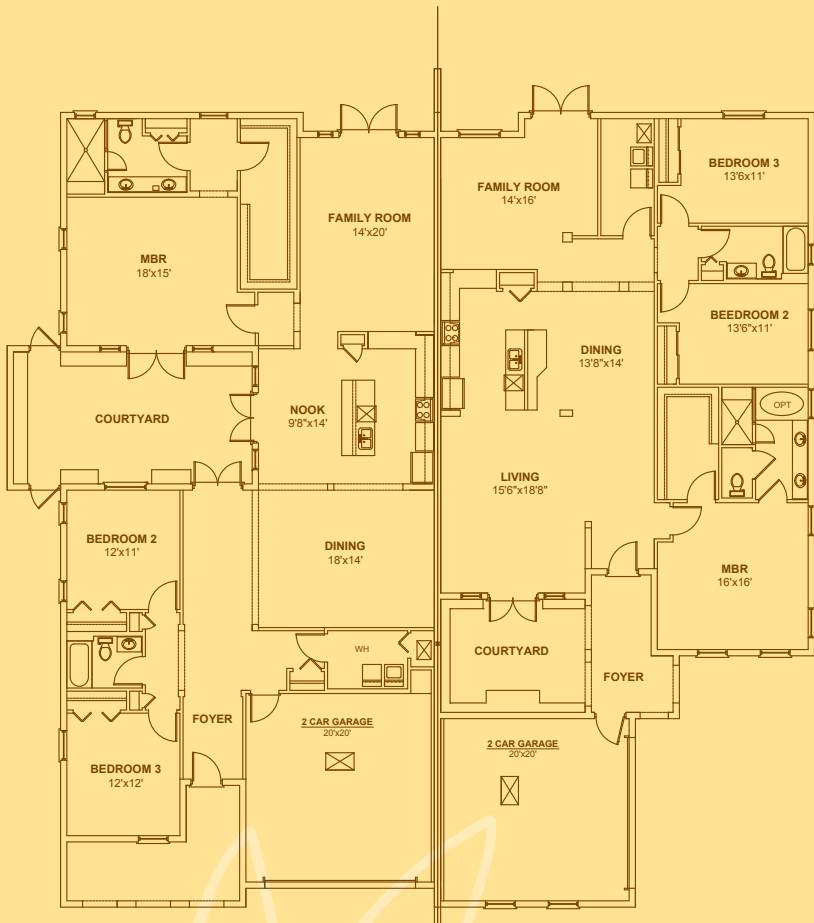

## The Linford

2,418 Total Air Conditioned Square Feet

3 Bedroom, 2 Bathroom, 2 Car Garage

VILLA LOCATIONS

The Linford

The Devon

DISTINCTIVE COURTYARD VILLAS

WWW.RAVINIAVILLAS.COM • (813) 962-7500 • LOCATED AT 6915 MUSHINSKI ROAD, TAMPA FL 33625

## The Linford

2,418 Total Air Conditioned Square Feet

Garage:	436 sq.ft.
Entry:	166 sq.ft.
Courtyard:	371 sq.ft.

## The Devon

2,135 Total Air Conditioned Square Feet

Garage:	434 sq.ft.
Entry:	113 sq.ft.
Courtyard:	196 sq.ft.

Elevation Option A

Elevation Option B