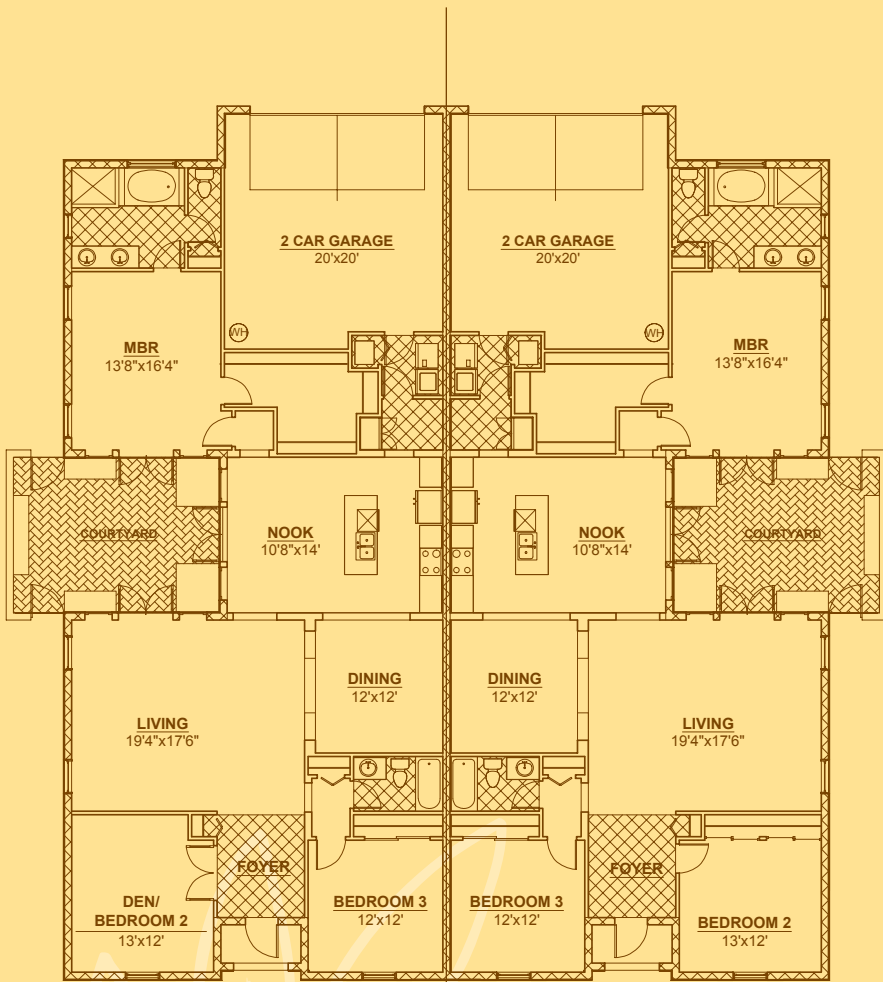

RAVINIA

LUXURY COURTYARD VILLAS

The Kennedy

2,043 Total Air Conditioned Square Feet
3 Bedroom, 2 Bathroom, 2 Car Garage

VILLA LOCATIONS

The Kennedy

The Kennedy

DISTINCTIVE COURTYARD VILLAS

WWW.RAVINIAVILLAS.COM • (813) 962-7500 • LOCATED AT 6915 MUSHINSKI ROAD, TAMPA FL 33625

The Kennedy

2,043 Total Air Conditioned Square Feet

Garage:	444 sq.ft.
Entry:	32 sq.ft.
Courtyard:	267 sq.ft.

The Kennedy

2,043 Total Air Conditioned Square Feet

Garage:	444 sq.ft.
Entry:	32 sq.ft.
Courtyard:	267 sq.ft.

Elevation Option A

Elevation Option B