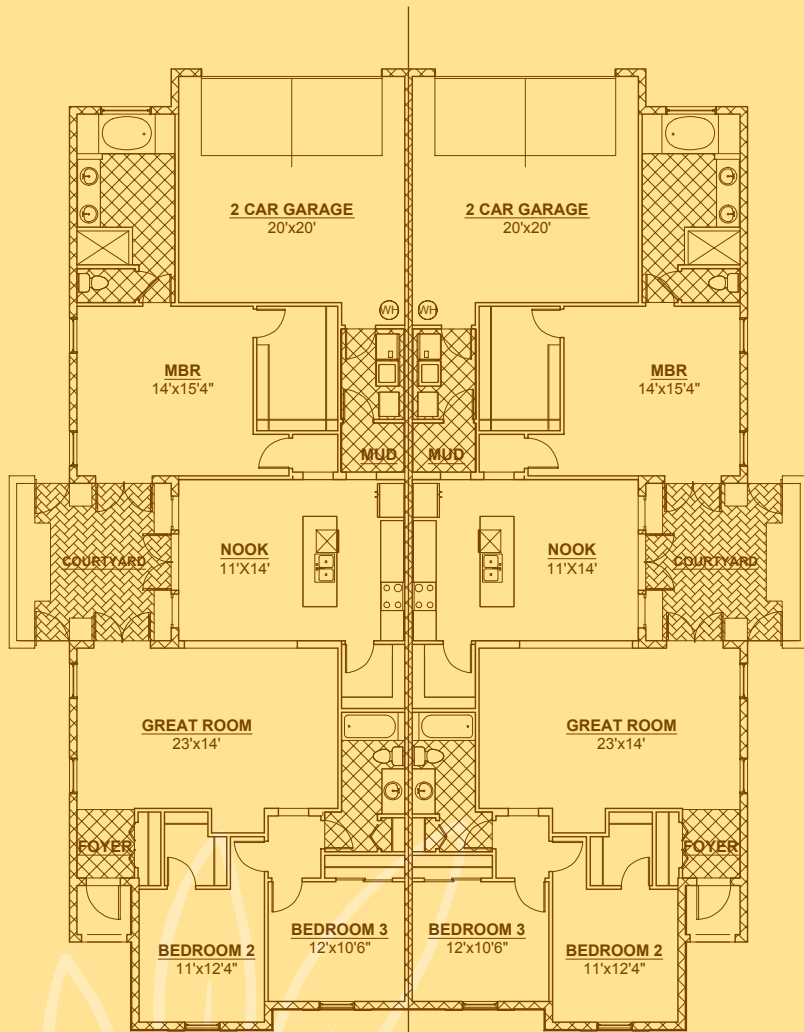

RAVINIA

LUXURY COURTYARD VILLAS

The Courtney

1,858 Total Air Conditioned Square Feet
3 Bedroom, 2 Bathroom, 2 Car Garage

VILLA LOCATIONS

The Courtney

The Courtney

DISTINCTIVE COURTYARD VILLAS

WWW.RAVINIAVILLAS.COM • (813) 962-7500 • LOCATED AT 6915 MUSHINSKI ROAD, TAMPA FL 33625

The Courtney

1,858 Total Air Conditioned Square Feet

Garage:	441sq.ft.
Entry:	32 sq.ft.
Courtyard:	190 sq.ft.

The Courtney

1,858 Total Air Conditioned Square Feet

Garage:	441sq.ft.
Entry:	32 sq.ft.
Courtyard:	190 sq.ft.

Elevation Option A

Elevation Option B